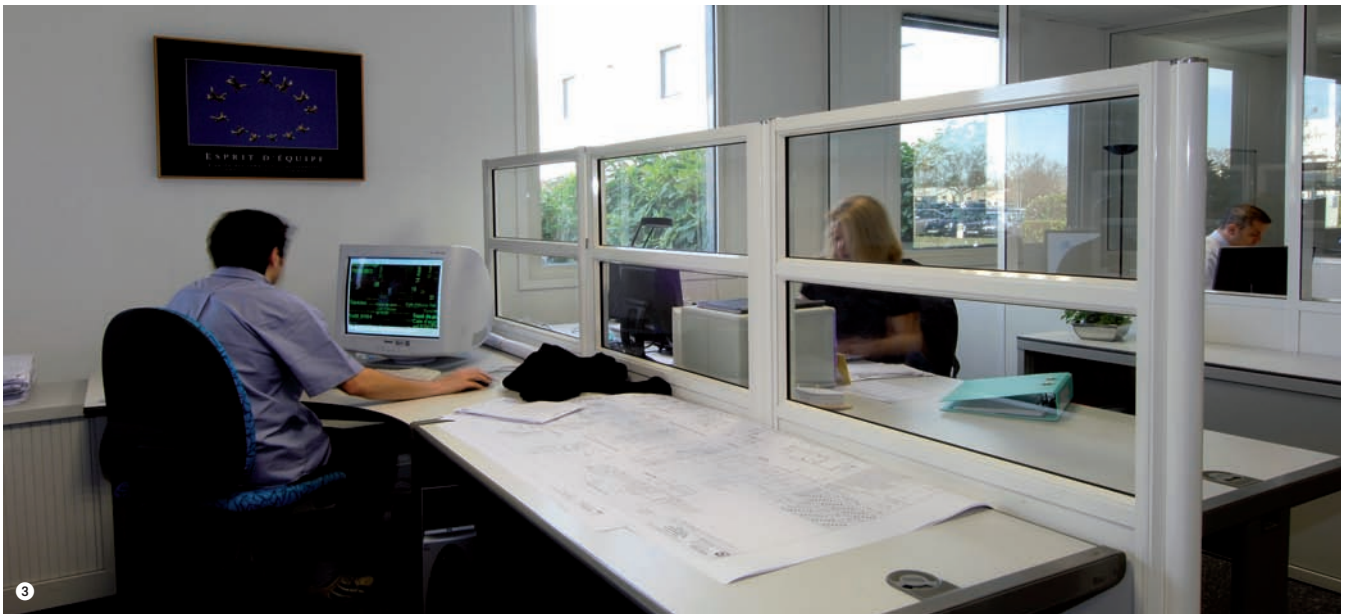

1

TERTIAIRE
TERTIARY

1/2/3) Cloisonnette EVOLUM® vitrée sur allège
1/2/3) EVOLUM® room divider, glazed with breastwall

2

3