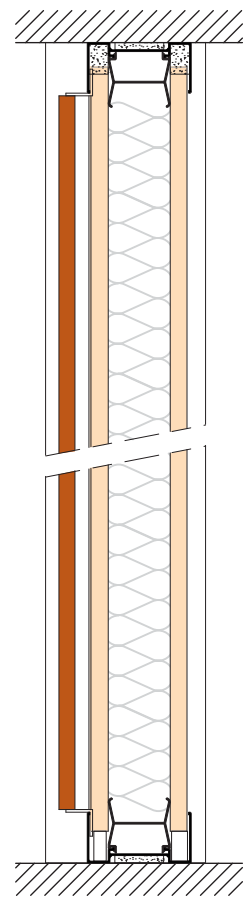

#### Design

- Classic AZ<sup>®</sup> 78 mm structure with improved acoustical insulation through the addition of recessed-joint panelling.

#### Advantages

- Recessed-joint aspect with AZ<sup>®</sup> profile.
- Adjustable joint (0-15 mm).
- An efficient solution wherever sound insulation needs improvement.
- Easy installation (clip-on channels).
- Easy to adapt to an existing AZ<sup>®</sup> partition.

Horizontal section

Vertical section