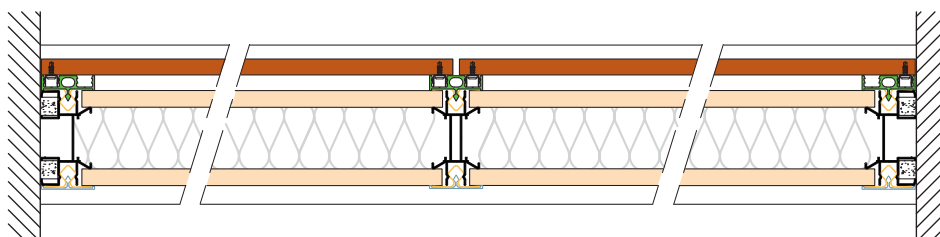

### Soundproof Recessed Joint

### An exclusive recessed-joint design with enhanced sound insulation

#### Design

- Classic AZ<sup>®</sup> 78 mm structure with improved acoustical insulation through the addition of recessed-joint panelling.

#### Advantages

- Recessed-joint aspect with AZ<sup>®</sup> profile.
- Adjustable joint (0-15 mm).
- An efficient solution wherever sound insulation needs improvement.
- Easy installation (clip-on channels).
- Easy to adapt to an existing AZ<sup>®</sup> partition.