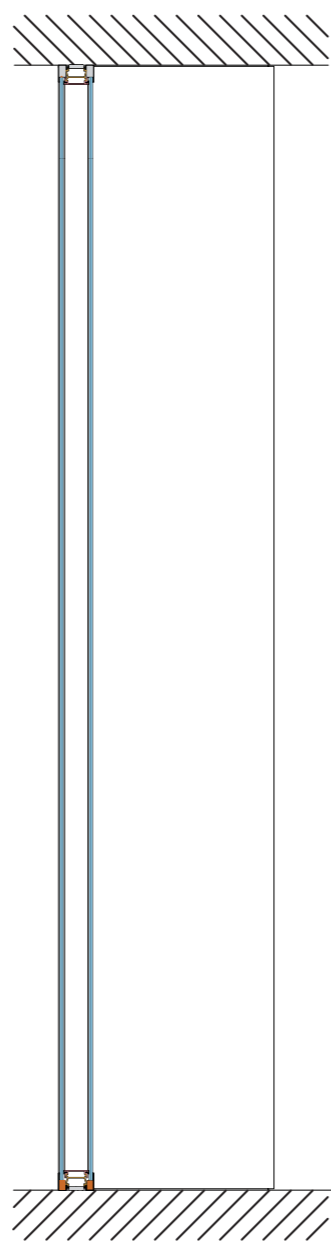

ESSENTIAL INFORMATION

Cupboard Partition

A Concept of Integrated Storage Space

Design

- Cupboards without added furniture running on from the demountable AZ® partition.

Advantages

- Perfect integration of cupboards an solid or full-height glazed partition elements.
- Space saving.
- Refined look (choice of panel finish etc.).
- Noise reduction between offices (test report: RW 44 dB).
- One- or two-sided cupboards between offices.

Horizontal section

Vertical section

Ref. FPCPL11E - Edition 06/2011

ESSENTIAL INFORMATION

Cupboard Partition

TIASO: Head Office Chemin du Bois Rond – F-69720 Saint-Bonnet-de-Mure – France
Web site www.tiaso.com
Export Dept Phone +33 472 48 31 31 - Fax +33 472 48 94 26