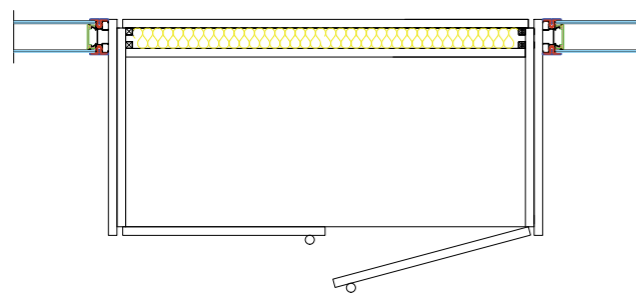

ESSENTIAL INFORMATION

Cupboard Partition

A Concept of Integrated Storage Space

Design

- Cupboards without added furniture running on from the demountable AZ® partition.

Advantages

- Perfect integration of cupboards an solid or full-height glazed partition elements.
- Space saving.
- Refined look (choice of panel finish etc.).
- Noise reduction between offices (test report: RW 44 dB).
- One- or two-sided cupboards between offices.

Horizontal section

Vertical section

Ref. FPCPL11E - Edition 06/2011

ESSENTIAL INFORMATION

Cupboard Partition

TIASO: Head Office Chemin du Bois Rond – F-69720 Saint-Bonnet-de-Mure – France
Web site www.tiaso.com
Export Dept Phone +33 472 48 31 31 - Fax +33 472 48 94 26