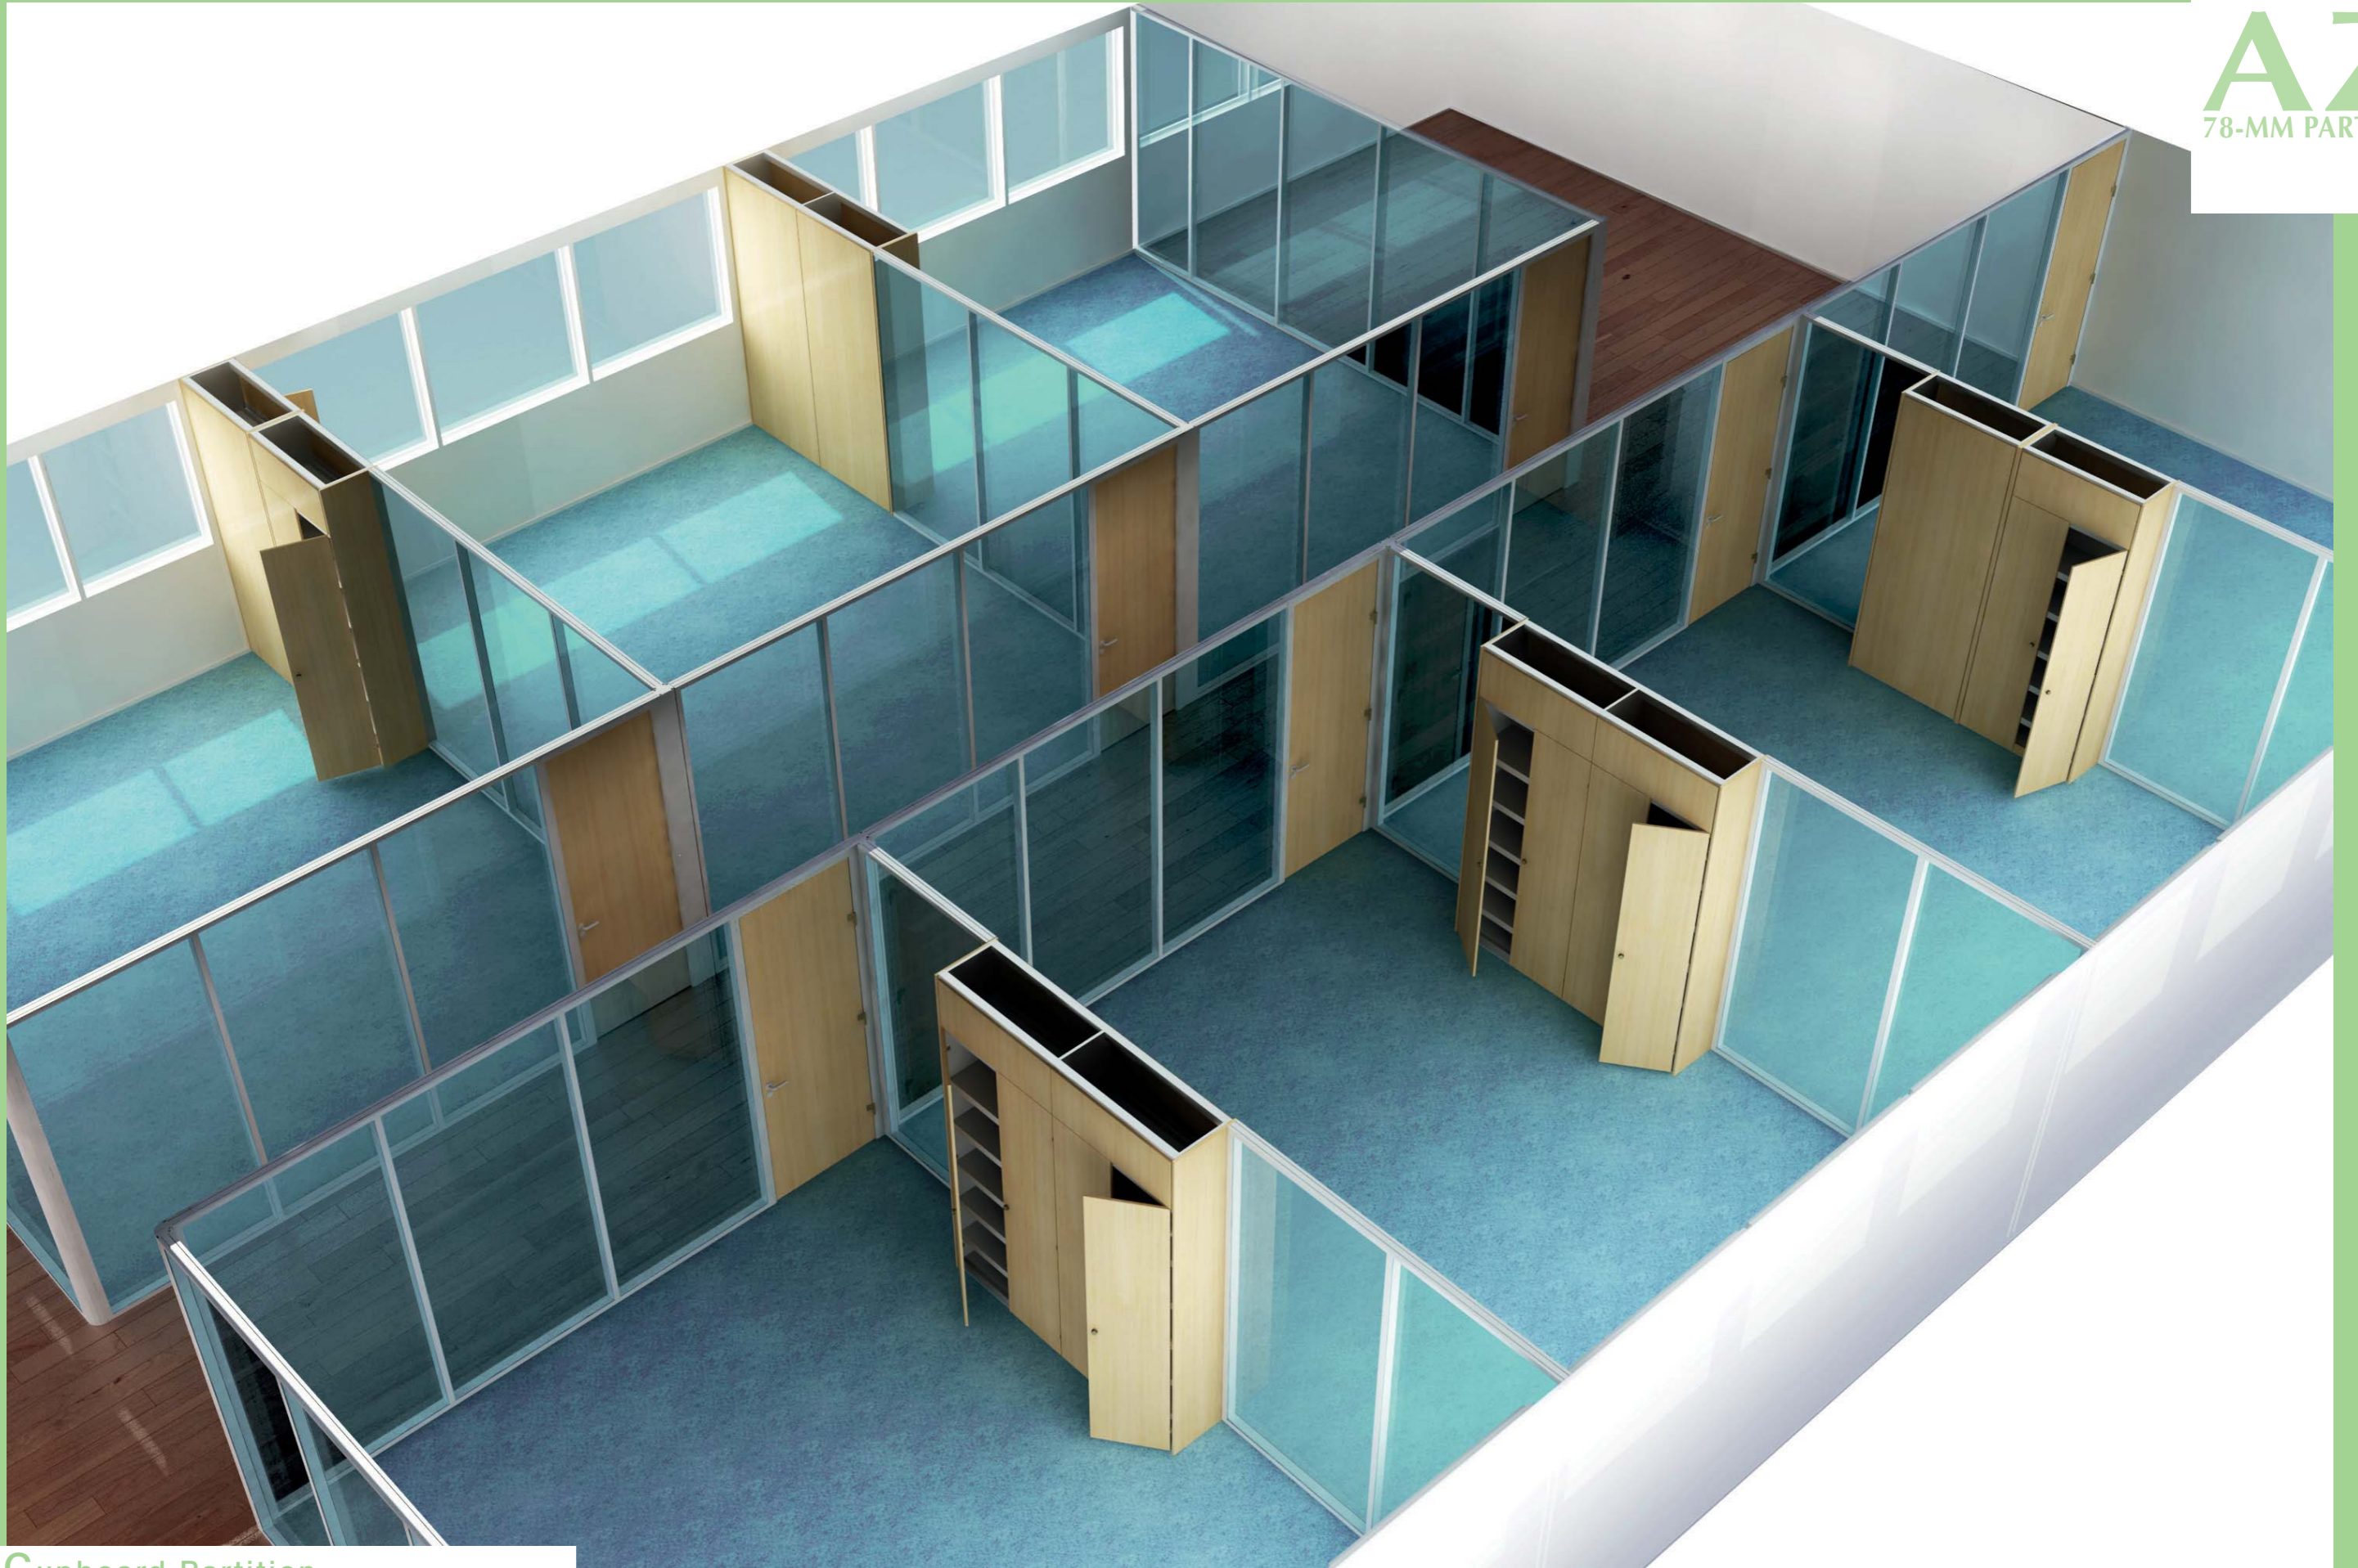

Cupboard Partition